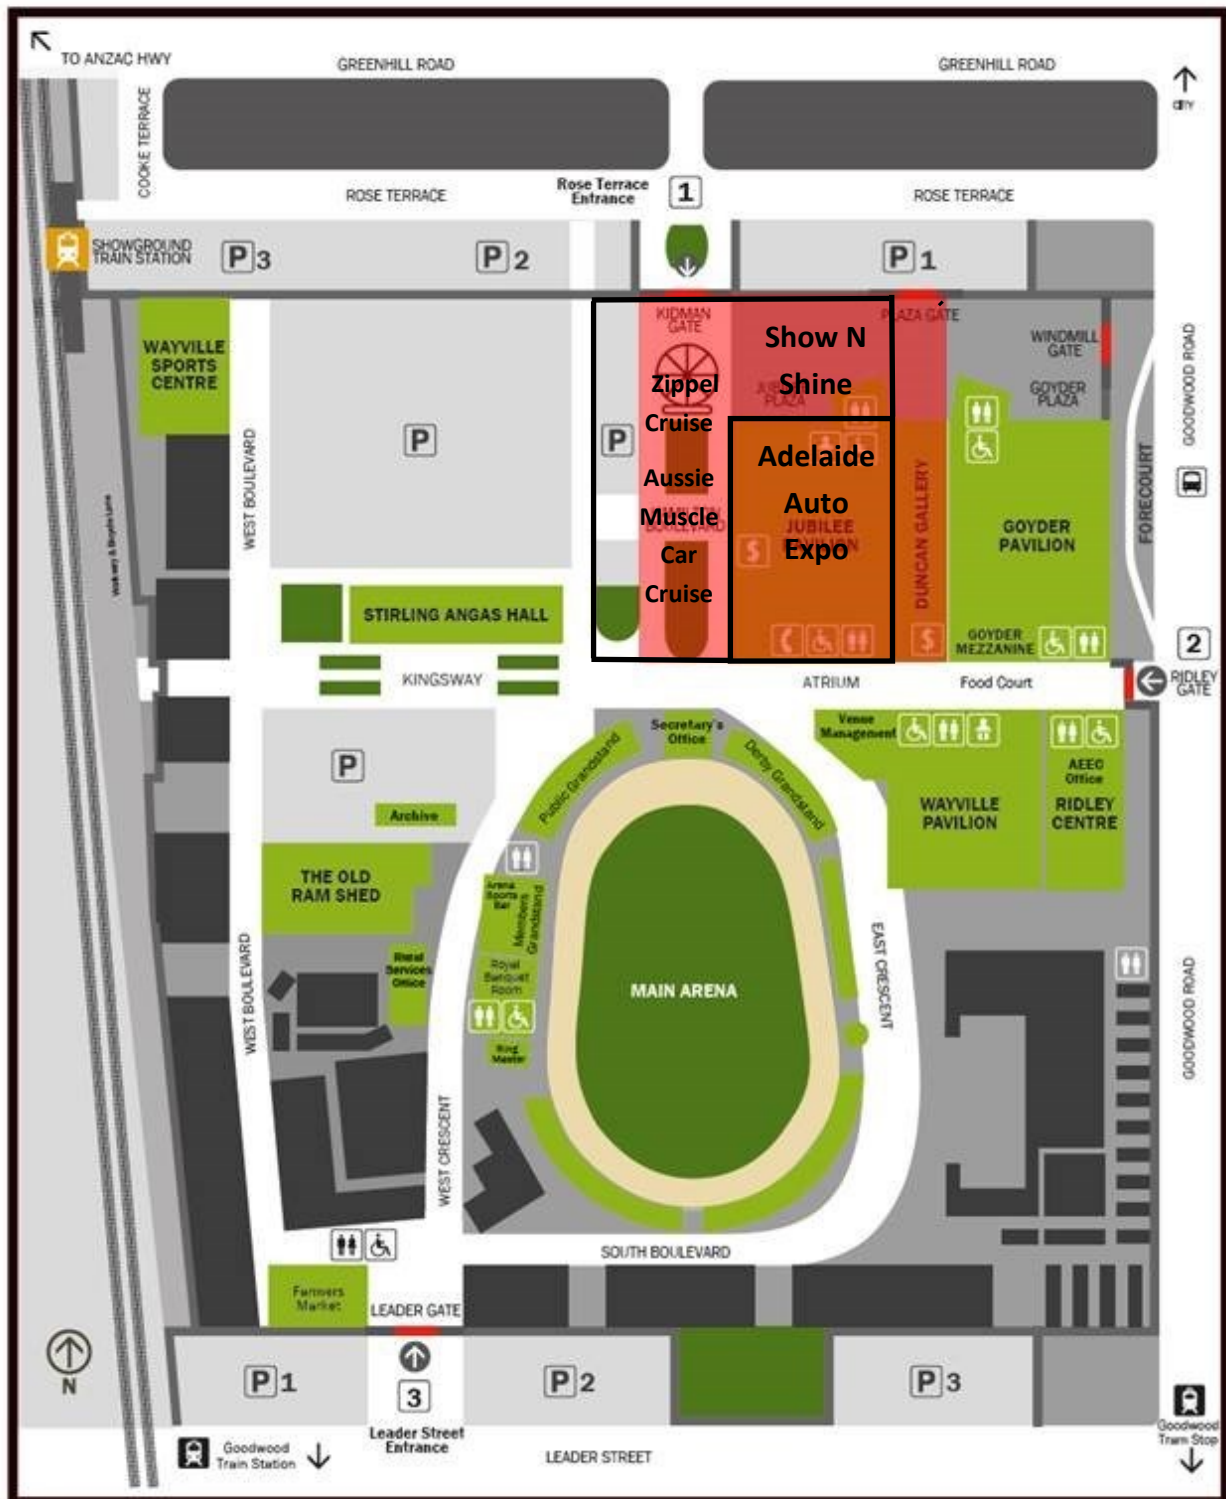

# 2024 Adelaide Auto Expo

## November 8th & 9th

### Symbol Key

- |                       |                          |
|-----------------------|--------------------------|
| Toilets               | Car Park                 |
| Disabled Toilets      | ATM                      |
| Telephone (Cash Only) | Baby Change              |
| Bus Stop              | Showground Train Station |